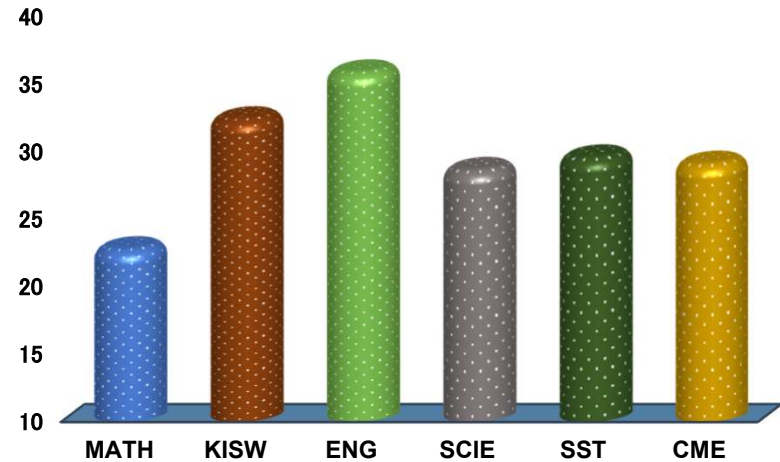

MICHAEL ARCHANGEL

REGION: MTWARA

SCHOOL AVERAGE

29.7

DISTRICT: MTWARA

SUBJECT AND GRADE PERFORMANCE ANALYSIS

SUBJECT RANKING

ENGLISH	35.8	72%	1
KISWAHILI	32.3	65%	2
SOCIAL STUDIES	29.5	59%	3
CIVIC AND MORAL EDUCATION	29.0	58%	4
SCIENCE	28.6	57%	5
MATHEMATICS	22.7	45%	6

SUBJECT GRADE ANALYSIS

SUBJECT/GRADE	A	B	C	D	E
MATHEMATICS	0	1	15	10	0
KISWAHILI	2	14	10	0	0
ENGLISH	8	14	3	1	0
SCIENCE	0	8	17	1	0
SOCIAL STUDIES	0	11	13	2	0
CIVIC AND MORAL	0	9	16	1	0

OVERALL GRADE ANALYSIS

A	0	26	0%
B	11		42%
C	15		58%
D	0		0%
E	0		0%

CHART SUBJECT ANALYSIS

BOYS VS GIRLS PERFORMANCE

	SAT		SAT	26
	16		10	
	60%		58%	

REGISTERED	26	100%
SEATED	26	100%
ABSENTEES	0	0%
PASSED	26	100%
FAILED	0	0%